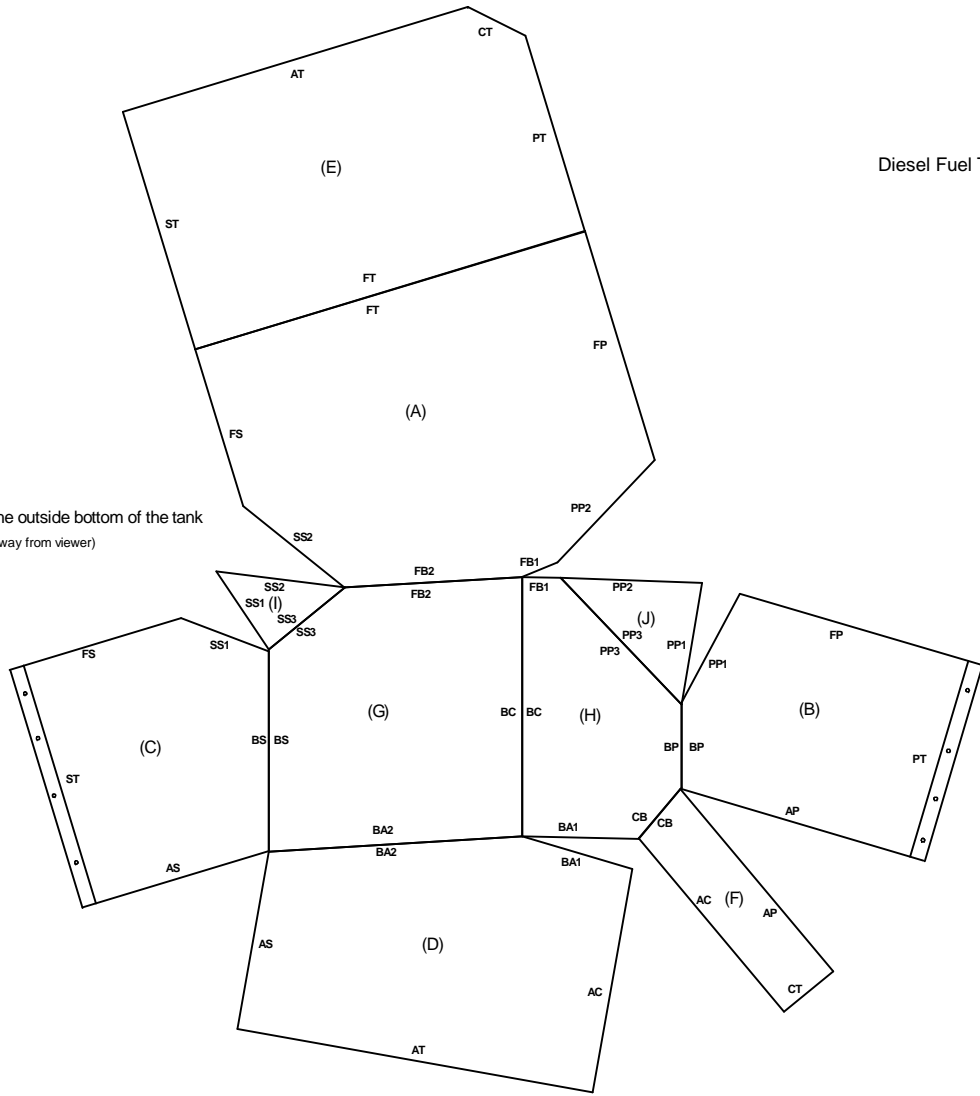

Diesel Fuel Tank, s/v Willow

Looking at the outside bottom of the tank
(All folds away from viewer)

Starboard view

Port View