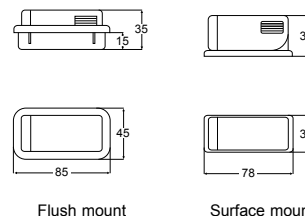

Chart Reading Lamps

4532 Series

Adjustable lamps for navigation areas.
An ON/OFF switch is integrated into the lamp head.
A red lens is included for optional 'non glaring' night illumination.

Housing Description	Plastic
Bulb	12V / 5W BA9s included
Installation	Pre-wired with 100mm of cable
Maximum Output	6W

4532 Series Halogen Interior Lamps

12V / 5W Bulb
(YL125)

Voltage	Arm Length	Part Number
12V	296mm	004 532-171
12V	600mm	004 532-161
12V	290mm (Cigarette)	004 532-021

4813 Series

Lamps for chart table lighting or general interior applications.
Each lamp uses a polished aluminium reflector within a plastic housing and is switched ON and OFF by raising and lowering the lamp head.
Vertical and horizontal joint for rotating and pivoting.

Housing Description	Plastic
Bulb	12V / 5W BA9s included
Installation	Pre-wired with 100mm of cable
Maximum Output	10W

4813 Series Halogen Interior Lamps

12V / 6W Bulb
(HL126X)

Voltage	Mounting	Part Number
12V	Flush Mount	004 813-071
12V	Surface Mount	004 813-081

4532 Series

Compact and functional mini halogen spot lamps for navigation areas, berths and applications where adjustable light is required.
A red lens is included for optional 'non glaring' night illumination.
An ON/OFF switch is integrated into the lamp head.
Vertical and horizontal joint for rotating and pivoting.

Housing Description	Plastic
Bulb	12V / 5W BA9s included
Installation	Pre-wired with 100mm of cable
Maximum Output	5W

4532 Series Incandescent Interior Lamps

12V / 5W Bulb
(YL125)

Voltage	Housing Color	Part Number
12V	Black Housing	004 532-101
12V	White Housing	004 532-111