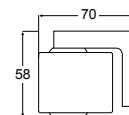

4532 Series Incandescent Interior Lamps

12V / 5W Bulb
(YL125)

Voltage	Housing Color	Part Number
12V	Black Housing	004 532-101
12V	White Housing	004 532-111