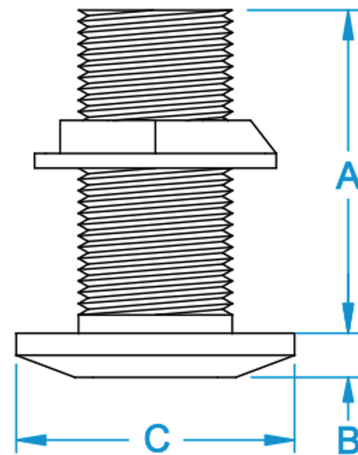

/ [Fittings](https://www.groco.net/products/fittings) (<https://www.groco.net/products/fittings>)

/ [Thru Hull Fittings](https://www.groco.net/products/fittings/thru-hull-fittings) (<https://www.groco.net/products/fittings/thru-hull-fittings>) / TH Series

### FEATURES

- NPSM / NPT combination thread
- C83600 Bronze (4" and 5" sizes are C84400 bronze)
- Sizes from 1/2" to 5"
- UL Listed 647B
- Available with or without nut
- BSPP and Stainless Steel models available

Product Name	Thread				
	NPS	A	B	C	D
TH-2000-W ( <a href="https://www.groco.net/products/fittings/thru-hull-fittings/th-series/th-2000-w">https://www.groco.net/products/fittings/thru-hull-fittings/th-series/th-2000-w</a> )	2"	3.9	0.3	3.33	-
TH-1500-W ( <a href="https://www.groco.net/products/fittings/thru-hull-fittings/th-series/th-1500-w">https://www.groco.net/products/fittings/thru-hull-fittings/th-series/th-1500-w</a> )	1-1/2"	3.15	0.3	2.89	-
TH-1250-W ( <a href="https://www.groco.net/products/fittings/thru-hull-fittings/th-series/th-1250-w">https://www.groco.net/products/fittings/thru-hull-fittings/th-series/th-1250-w</a> )	1-1/4"	2.9	0.3	2.62	-
TH-1000-W ( <a href="https://www.groco.net/products/fittings/thru-hull-fittings/th-series/th-1000-w">https://www.groco.net/products/fittings/thru-hull-fittings/th-series/th-1000-w</a> )	1"	2.85	0.3	2.32	-