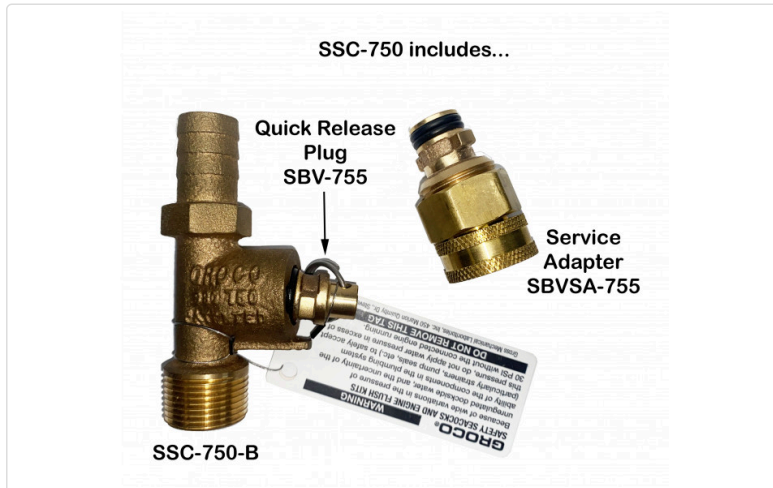

GROCO®

(<https://www.groco.net/>)

Cart 0

Search Q

Search entire store...

Go →

Home (<https://www.groco.net/>) / Products (<https://www.groco.net/products>) / [Valves & Seacocks](https://www.groco.net/products/valves-seacocks) / [Accessories](https://www.groco.net/products/valves-seacocks/accessories) / [SSC Series Service Adaptor](https://www.groco.net/products/valves-seacocks/accessories/ssc-series-service-adaptor) (<https://www.groco.net/products/valves-seacocks/accessories/ssc-series-service-adaptor>) / SSC-750

SSC-750

3/4" Engine Flush Service Adaptor

THE CONCEPT

A simple quarter turn quick release plug can add safety and flexibility to any water system. Add SSC to the top of any seacock to allow instant emergency bilge pumping, or to simplify winterization and cooling system flushing.

IN AN EMERGENCY. While the connected engine is running, close the seacock and remove the quick release plug. Excess bilge water will be pumped overboard by the engine raw water pump. Add GROCO BSA to pump out remote bilge locations.

****Add a GROCO Bilge Strainer to pump out remote bilge locations.*

Additional Information

Hose ID (in)	3/4"
Thread NPT	3/4"
Overall Length (A)	3.9"

Gross Mechanical Laboratories, Inc.

450 Marion Quimby Drive
Stevensville, MD 21666