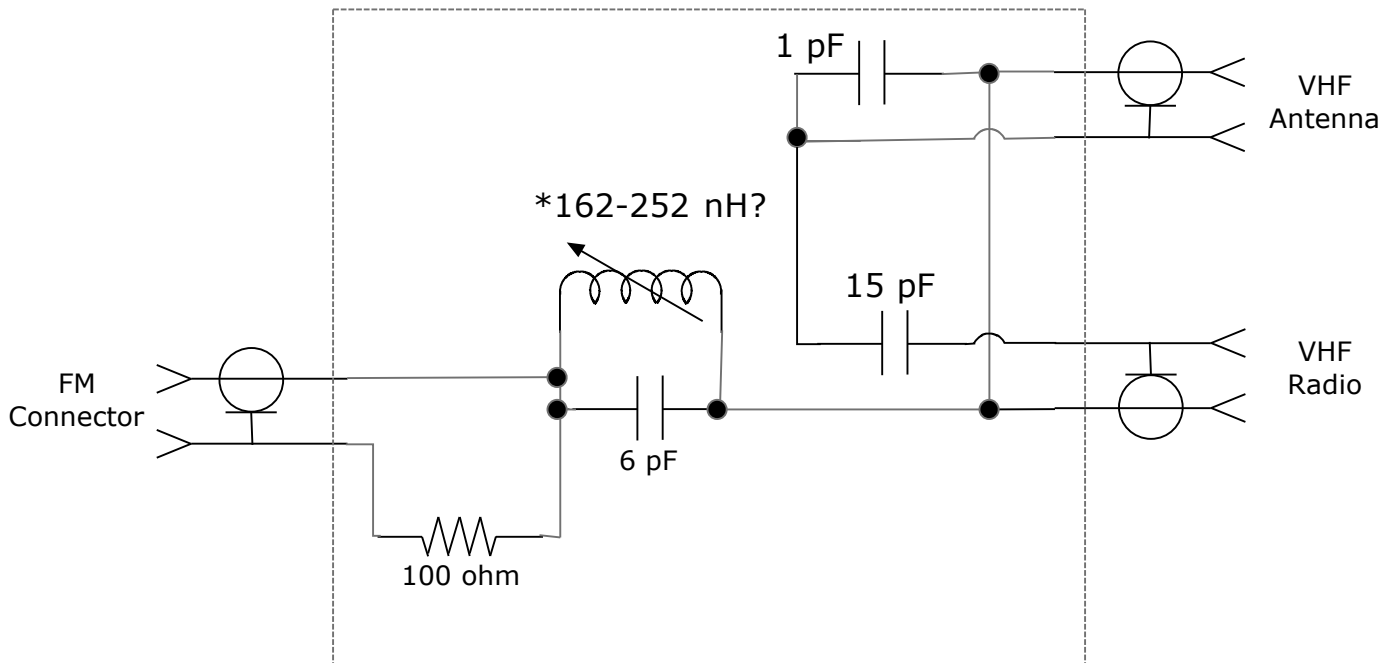

Shakespeare 4357-S VHF/FM Splitter

* Maybe Coilcraft 144 series, green