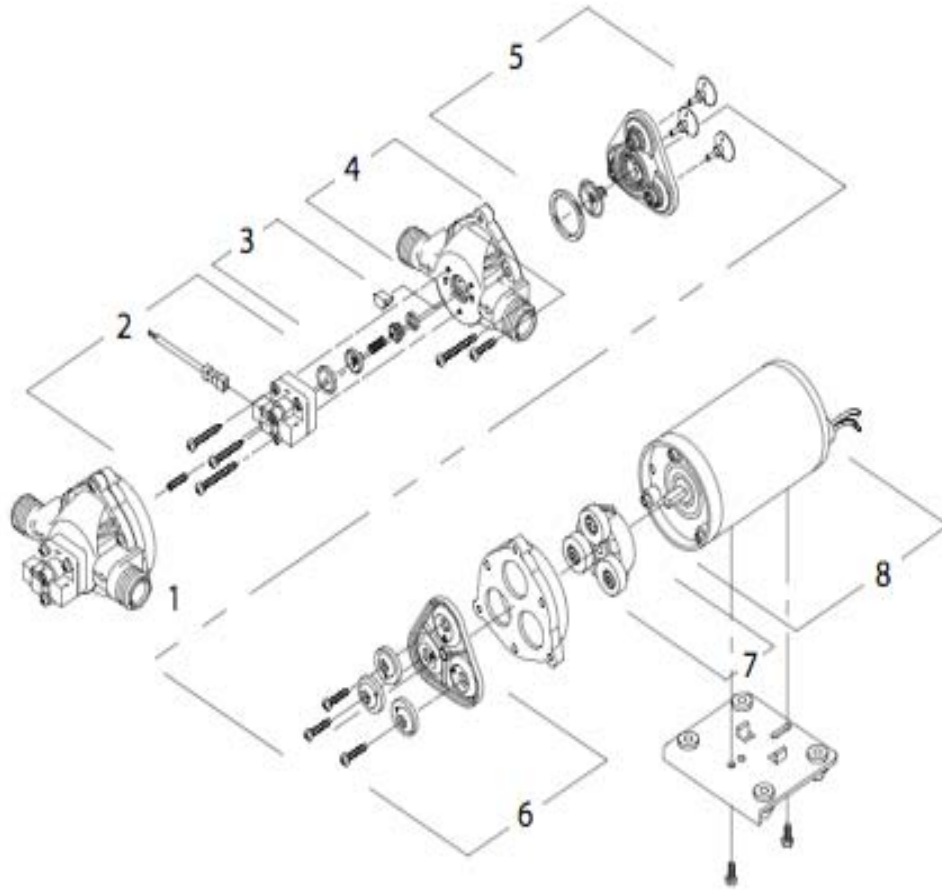

SHURflo
Pentair Water

Pump Repair Kits 8050 Series

Name	Model # OEM/Aftermarke	Pumphead	Switch	Check Valve	Upper Housing	Valve Assembly	Diaphragm	Drive Assembly	Motor
		1	2	3	4	5	6	7	8
Aqua King™ Junior	8050-204-133 8050-204-033	94-380-33 94-380-33	94-375-13 94-375-13	94-374-16 94-374-16	94-378-00 94-378-00	94-390-06 94-390-06	94-385-25 94-385-25	94-385-25 94-385-25	77-006-27 77-006-27
Utility Pumps	8050-305-XXX 8050-305-XXX	N/A	N/A	N/A	N/A	94-391-12 94-391-12	94-385-42 94-385-42	94-385-42 94-385-42	N/A